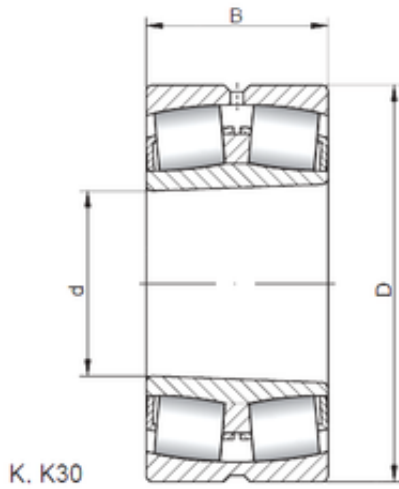

LWB BEARING PRODUCTION CO., LTD.

300 mm x 500 mm x 160 mm ISO 23160 KW33 spherical roller bearings

Bearing No. 23160 KW33

Size	300x500x160 mm
Bore Diameter	300 mm
Outer Diameter	500 mm
Width	160 mm
d	300 mm
D	500 mm
B	160 mm
C	160 mm

23160 KW33 Bearing 2D drawings and 3D CAD models