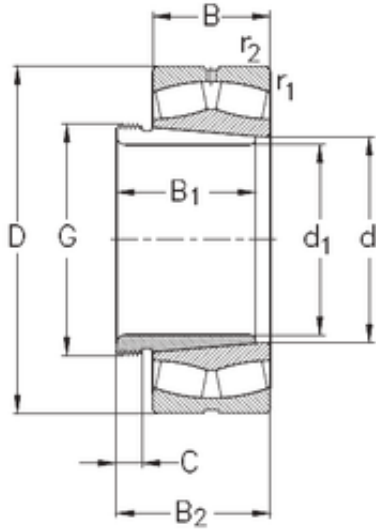

LWB BEARING PRODUCTION CO., LTD.

300 mm x 500 mm x 160 mm NKE 23160-K-MB-W33+AH3160 spherical roller bearings

Bearing No. 23160-K-MB-W33+AH3160

23160-K-MB-W33+AH3160 Bearing 2D drawings and 3D CAD models

Size	300x500x160 mm
Bore Diameter	300 mm
Outer Diameter	500 mm
Width	160 mm
d	300 mm
d1	280 mm
D	500 mm
B	160 mm
C	160 mm
r1 min.	5 mm
r2 min.	5 mm
B1	192 mm
B2	200 mm
C	30 mm
Thread (G)	Tr 330x5
Weight	171,8 Kg
Basic dynamic load rating (C)	2560 kN
Basic static load rating (C0)	4490 kN
Limiting speed	1200 r/min
Calculation factor (e)	0,32
Calculation factor (Y0)	2
Calculation factor (Y1)	2,1