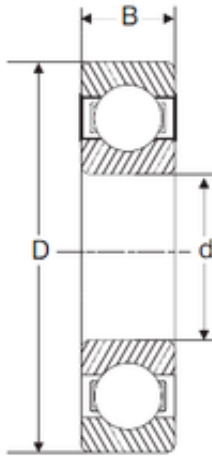

# LWB BEARING PRODUCTION CO., LTD.

130 mm x 165 mm x 18 mm SIGMA 61826M  
deep groove ball bearings

Bearing No. 61826M

Size	130x165x18 mm
Bore Diameter	130 mm
Outer Diameter	165 mm
Width	18 mm
d	130 mm
D	165 mm
B	18 mm
C	18 mm

61826M Bearing 2D drawings and 3D CAD models