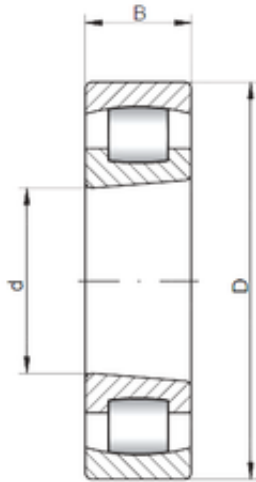

LWB BEARING PRODUCTION CO., LTD.

110 mm x 200 mm x 38 mm Loyal 20222 KC spherical roller bearings

Bearing No. 20222 KC

Size	110x200x38 mm
Bore Diameter	110 mm
Outer Diameter	200 mm
Width	38 mm
d	110 mm
D	200 mm
B	38 mm
C	38 mm
Weight	5,34 Kg
Basic dynamic load rating (C)	285 kN
Basic static load rating (C0)	375 kN
(Grease) Lubrication Speed	1250 r/min

20222 KC Bearing 2D drawings and 3D CAD models