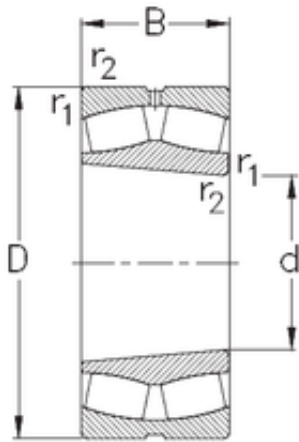

LWB BEARING PRODUCTION CO., LTD.

110 mm x 180 mm x 56 mm NKE 23122-K-MB-W33 spherical roller bearings

Bearing No. 23122-K-MB-W33

Size	110x180x56 mm
Bore Diameter	110 mm
Outer Diameter	180 mm
Width	56 mm
d	110 mm
D	180 mm
B	56 mm
C	56 mm
r1 min.	2 mm
r2 min.	2 mm
Weight	5,8 Kg
Basic dynamic load rating (C)	354 kN
Basic static load rating (C0)	541 kN
Limiting speed	3600 r/min
Calculation factor (e)	0,31
Calculation factor (Y0)	2,1
Calculation factor (Y1)	2,2

23122-K-MB-W33 Bearing 2D drawings and 3D CAD models