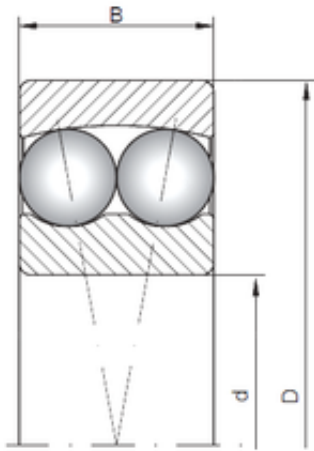

LWB BEARING PRODUCTION CO., LTD.

100 mm x 215 mm x 47 mm ISO 1320 self aligning ball bearings

Bearing No. 1320

Size	100x215x47 mm
Bore Diameter	100 mm
Outer Diameter	215 mm
Width	47 mm
d	100 mm
D	215 mm
B	47 mm
C	47 mm

1320 Bearing 2D drawings and 3D CAD models